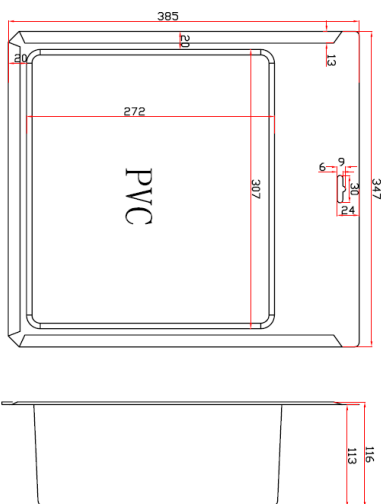

NEW FOR 2008!

RM-10 Radio Mount

Shown with MRD-60 Radio
(Not included)

The new Poly Planar **RM-10** Radio Mount is designed to accommodate today's larger front panel format Marine radios as well as older DIN style and Post mount. Made from heavy wall ABS plastic, the **RM-10** has room for all the accessory cables found on the newest radios. Accepts Poly Planar, Sony, Jensen, Marine AV and even Clarion CMD4! and many others.

This rugged enclosure is designed for under dash or overhead mounting. The **RM-10** comes with mounting screws and self adhesive gasket tape.

Packaging: Retail blister pack.
15" x 13.5" x 4.5"
12 per case